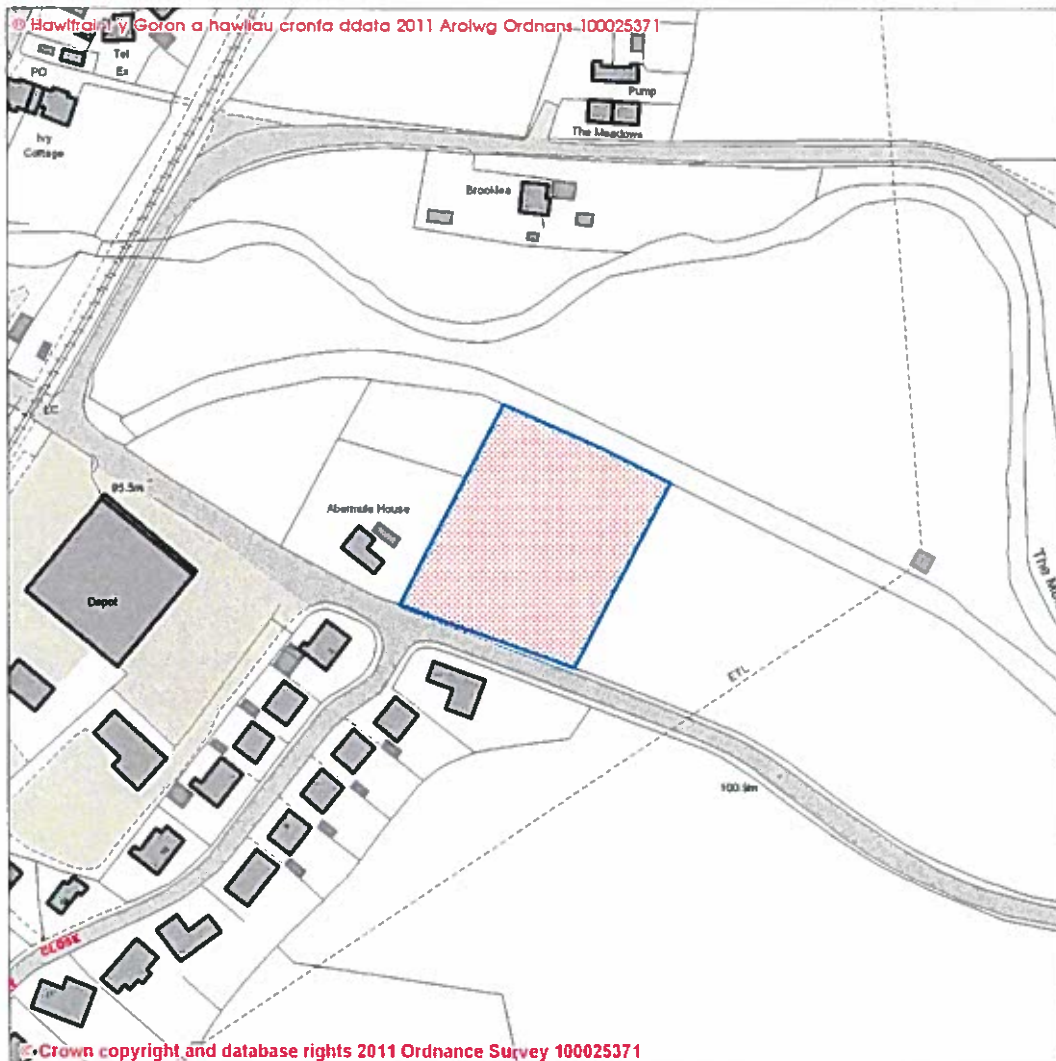

MONTGOMERY/ TREFALDWIN

Scale 1:23435.5

Powys Local Development Plan Candidate Sites Register November 2011

Site Reference Number: **1136** Size (hectares): 0.4

Site Name: Land at Kerry Road (B4368), Abermule

Town / Community Council Area: Abermule with Llandyssil Community

Existing Development Plan Settlement: Abermule

Current Use: Agricultural

Proposed Use: Residential

Easting: 316382.66

Northing: 294565.6

The sites contained within the register are sites that have been submitted for consideration only. They will not necessarily be carried forward as development sites in the Powys Local Development Plan.