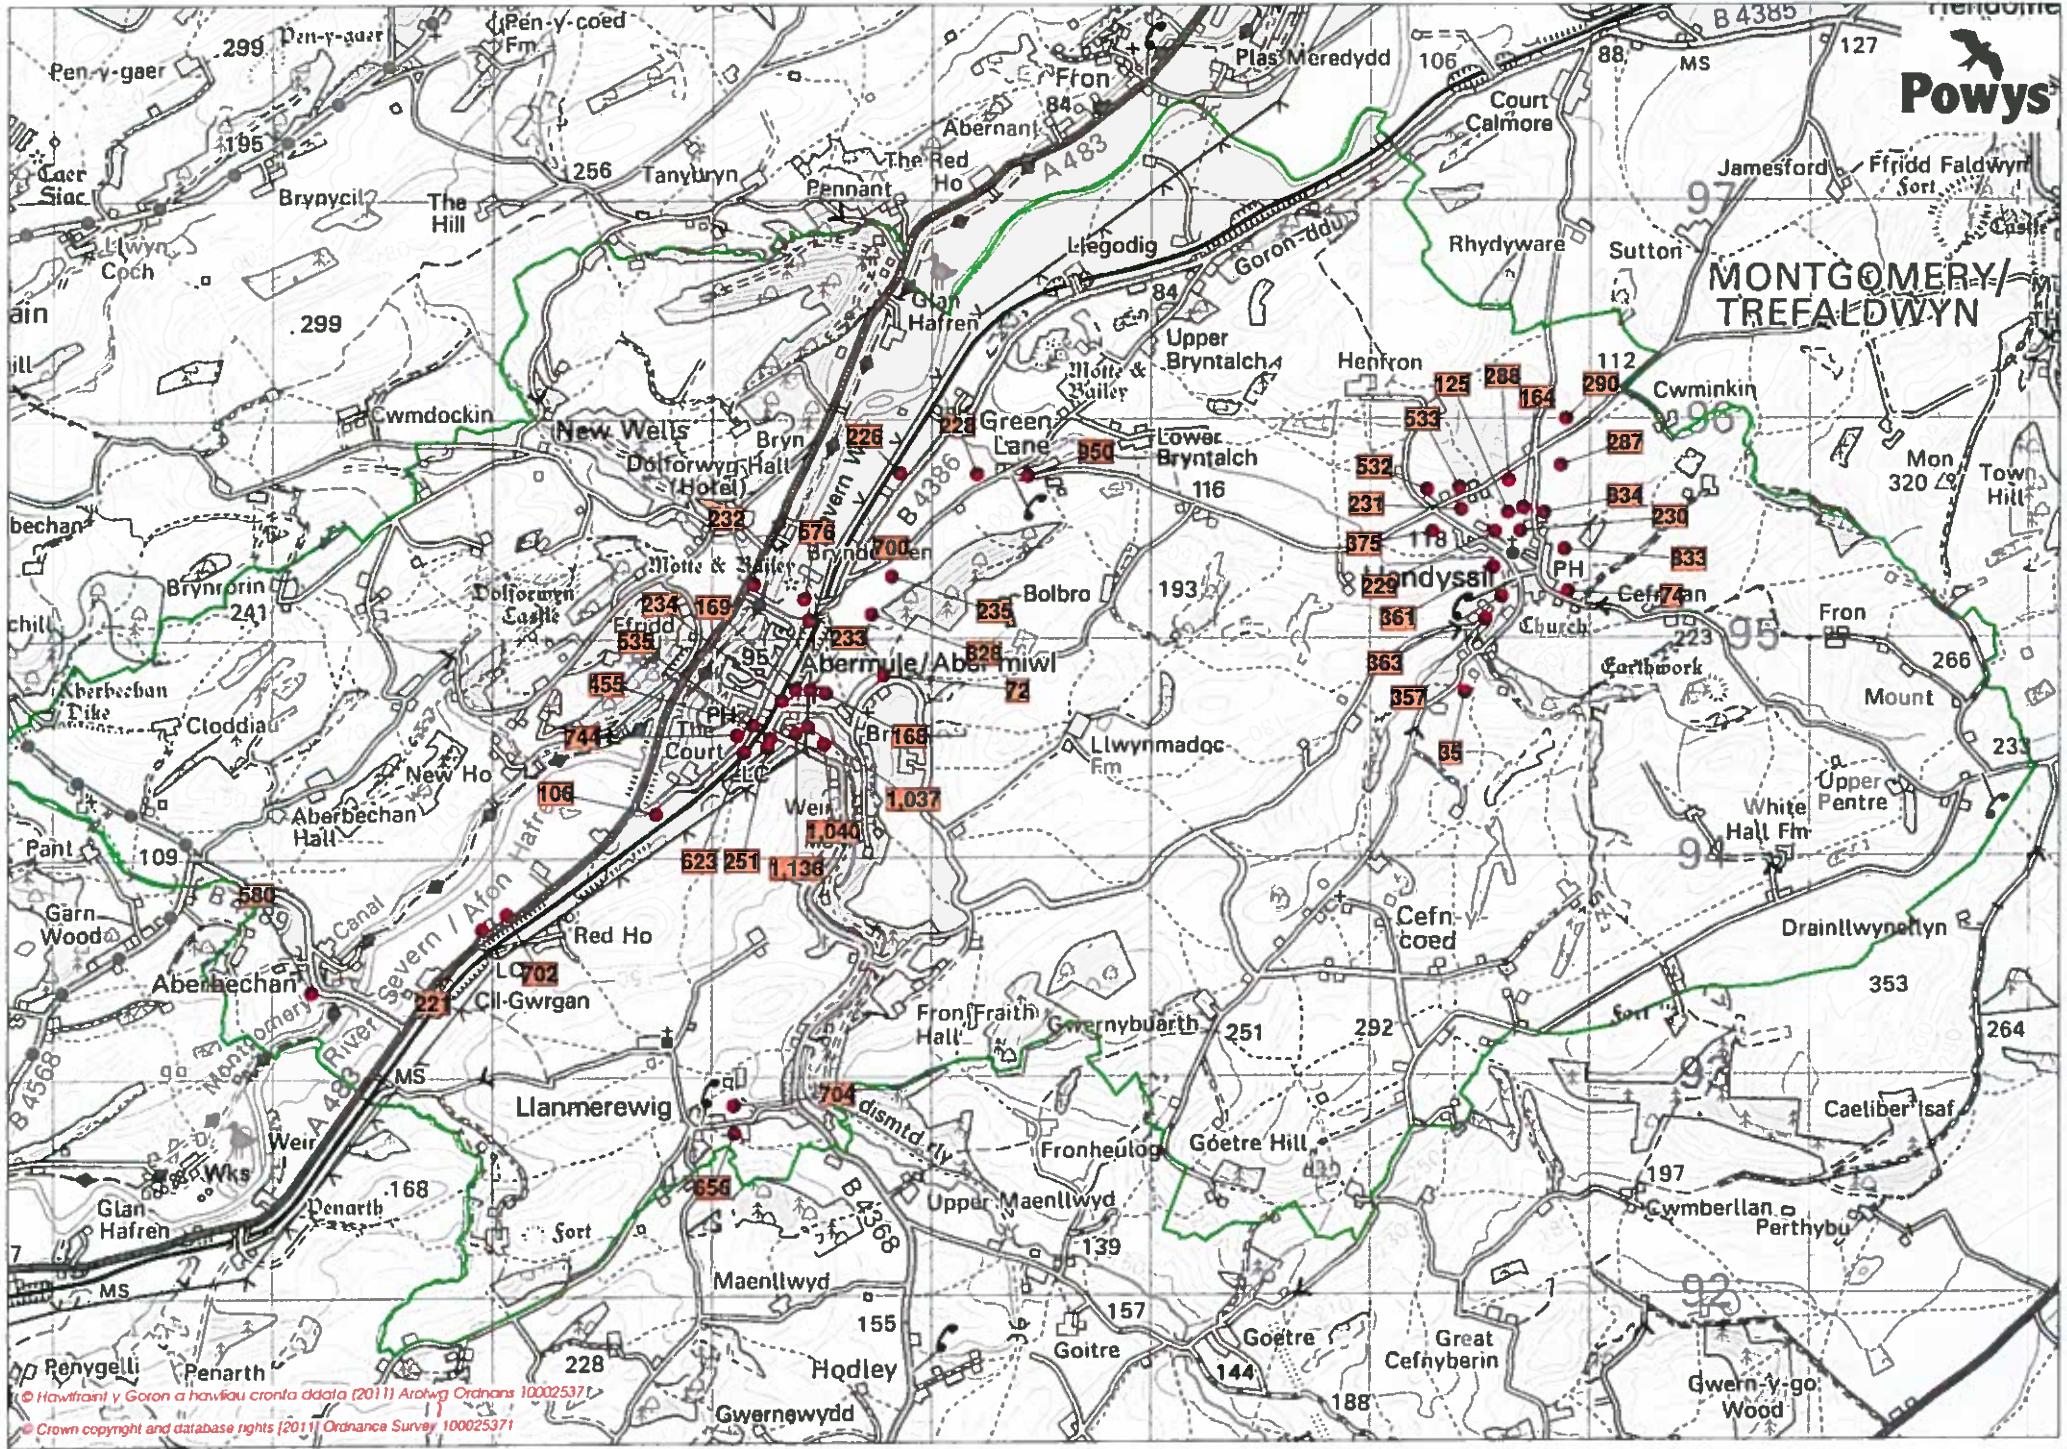

MONTGOMERY/ TREFALDWIN

Scale 1:23435.5

Powys Local Development Plan Candidate Sites Register November 2011

Site Reference Number: **1136** Size (hectares): 0.4

Site Name: Land at Kerry Road (B4368), Abermule

Town / Community Council Area: Abermule with Llandyssil Community

Existing Development Plan Settlement: Abermule

Current Use: Agricultural

Proposed Use: Residential

Easting: 316382.66

Northing: 294565.6

The sites contained within the register are sites that have been submitted for consideration only. They will not necessarily be carried forward as development sites in the Powys Local Development Plan.